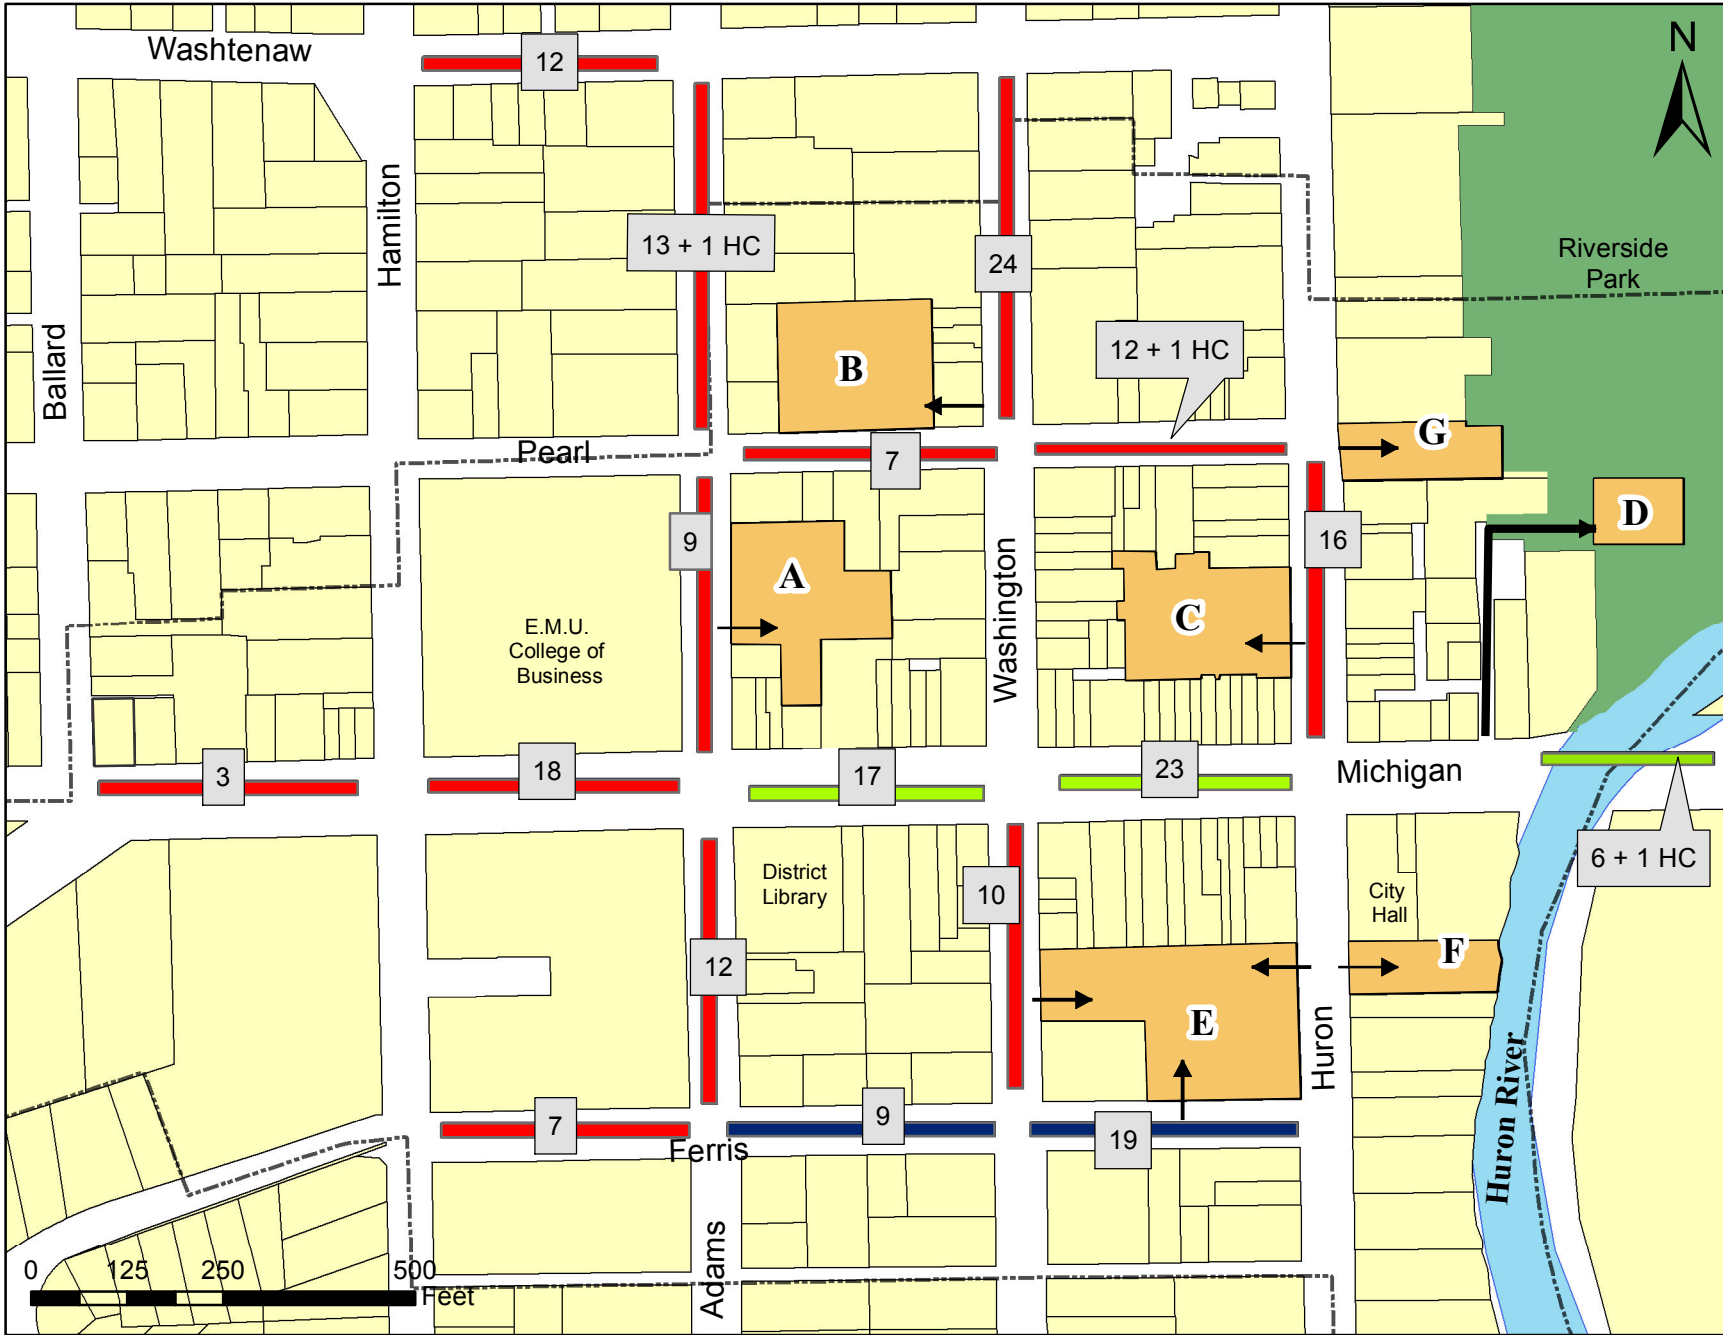

Downtown Ypsilanti Public Parking

Off Street Parking

A: N. Adams Lot
2 Hr. Metered
8a - 6p .75c/Hr.

B: Washington Lot
10 Hr. Metered
8a - 6p .75c/Hr.
Park & Ride
Permit

C: N. Huron Lot
2 Hr. Free
8a - 6p

D: Riverside Lot
Free
No Restriction

E: S. Huron Lot
1 Hr. Free
2 Hr. Free
Permit
8a - 6p

F: City Hall Lot
Free After 6pm
M-F
Free Weekends

G: Riverside Arts Lot
Free After 6 pm
M-F
Free Weekends

On Street Parking

Number of Spaces
 Free 2 Hour; 8a-6p
 2 Hr. Metered, 8a-6p; .75/Hr.
 Free, No Restrictions

Downtown